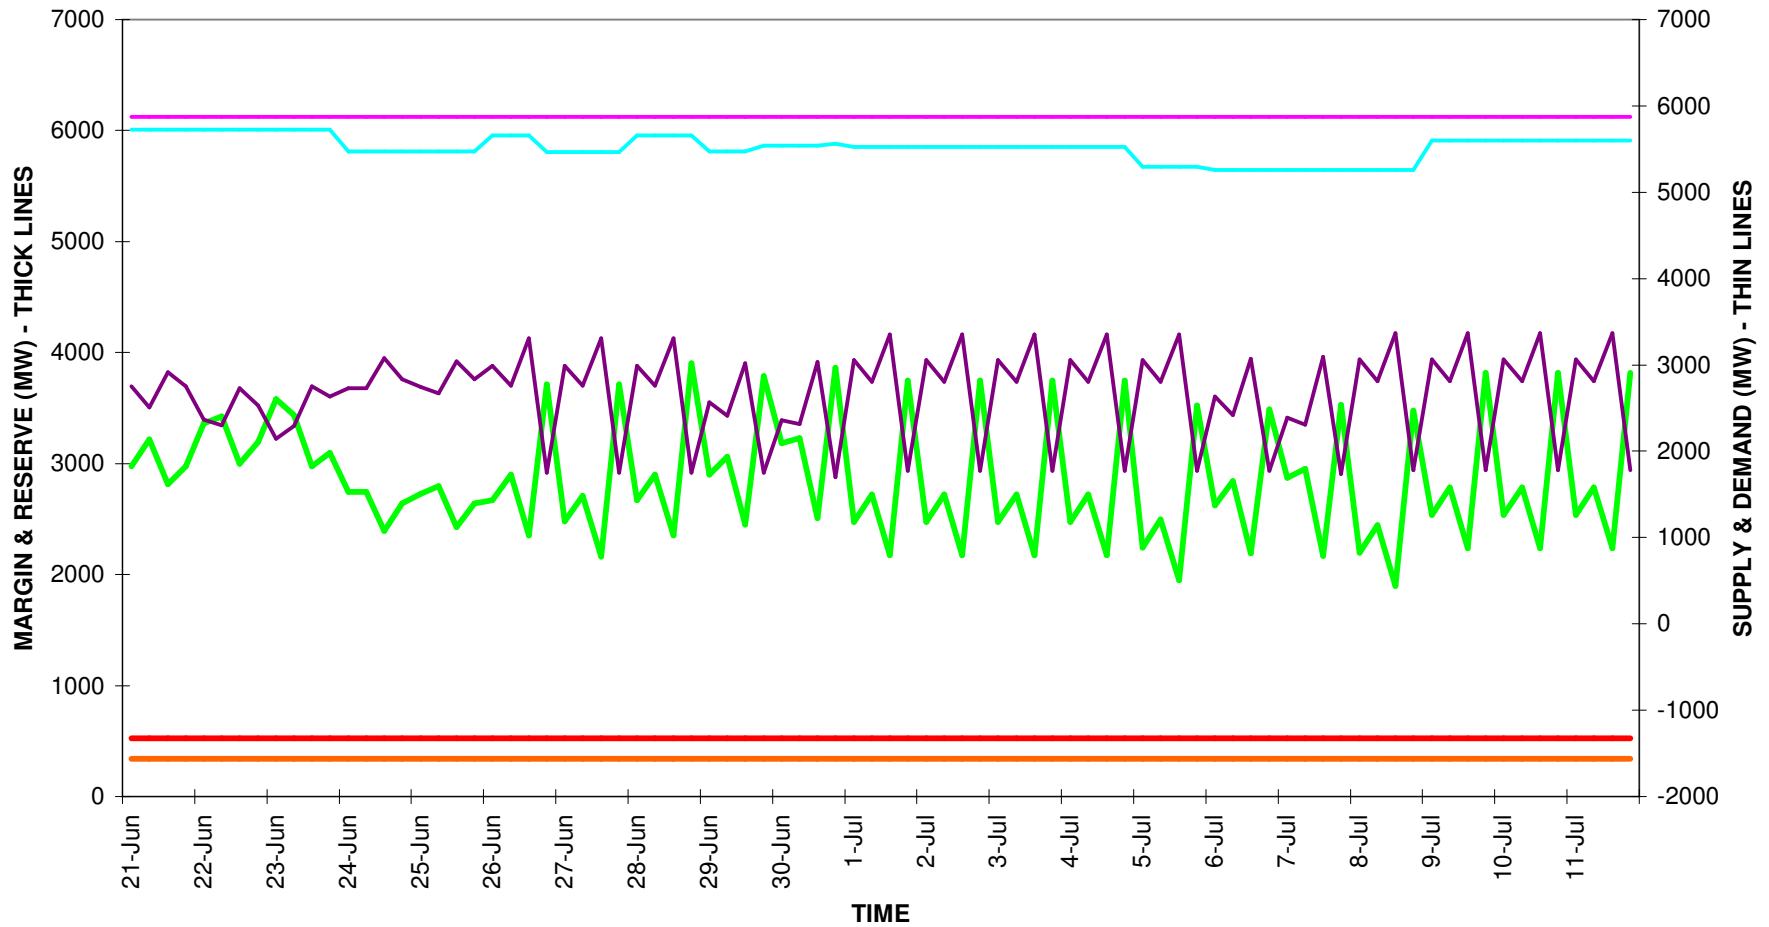

# ST PASA OUTLOOK

ST\_PASA\_RESERVE\_MARGIN    RESERVE\_CAPACITY\_REQ    CAPACITY\_PL\_RESERVES\_REQ  
PEAKLOAD\_MEANP2SD    AVAILABLE\_SUPPLY\_CAPACITY    INSTALLED\_GENERATION