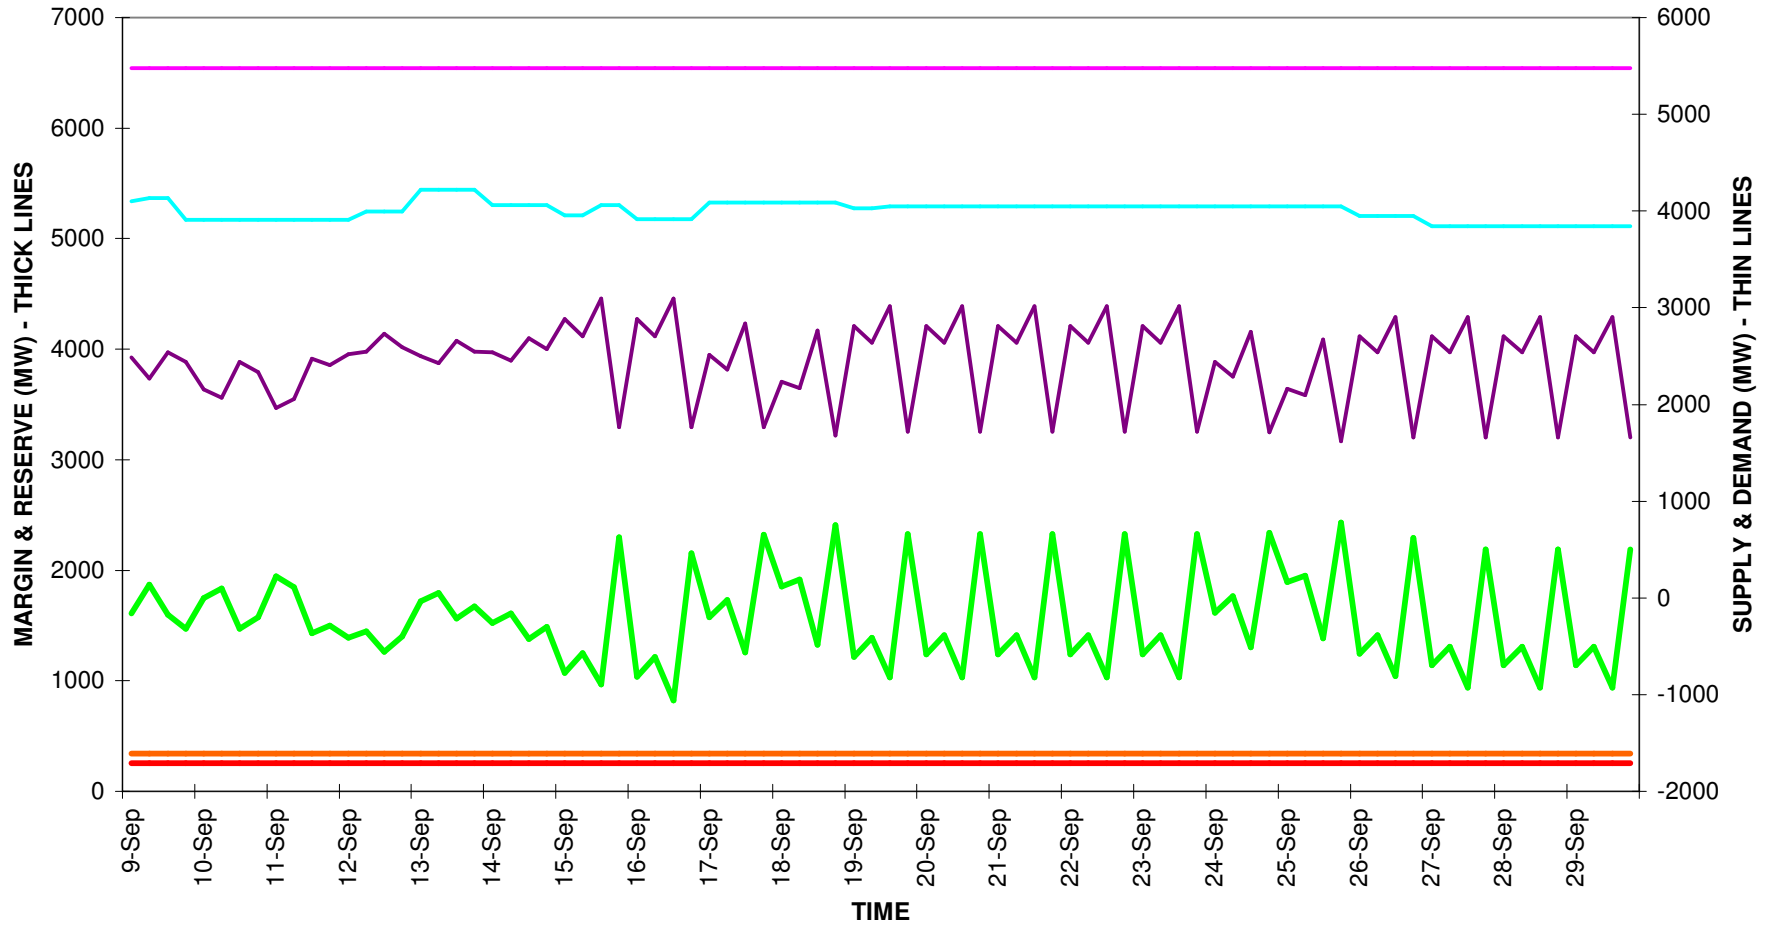

ST PASA OUTLOOK

ST_PASA_RESERVE_MARGIN RESERVE_CAPACITY_REQ CAPACITY_PL_RESERVES_REQ
PEAKLOAD_MEANP2SD AVAILABLE_SUPPLY_CAPACITY INSTALLED_GENERATION