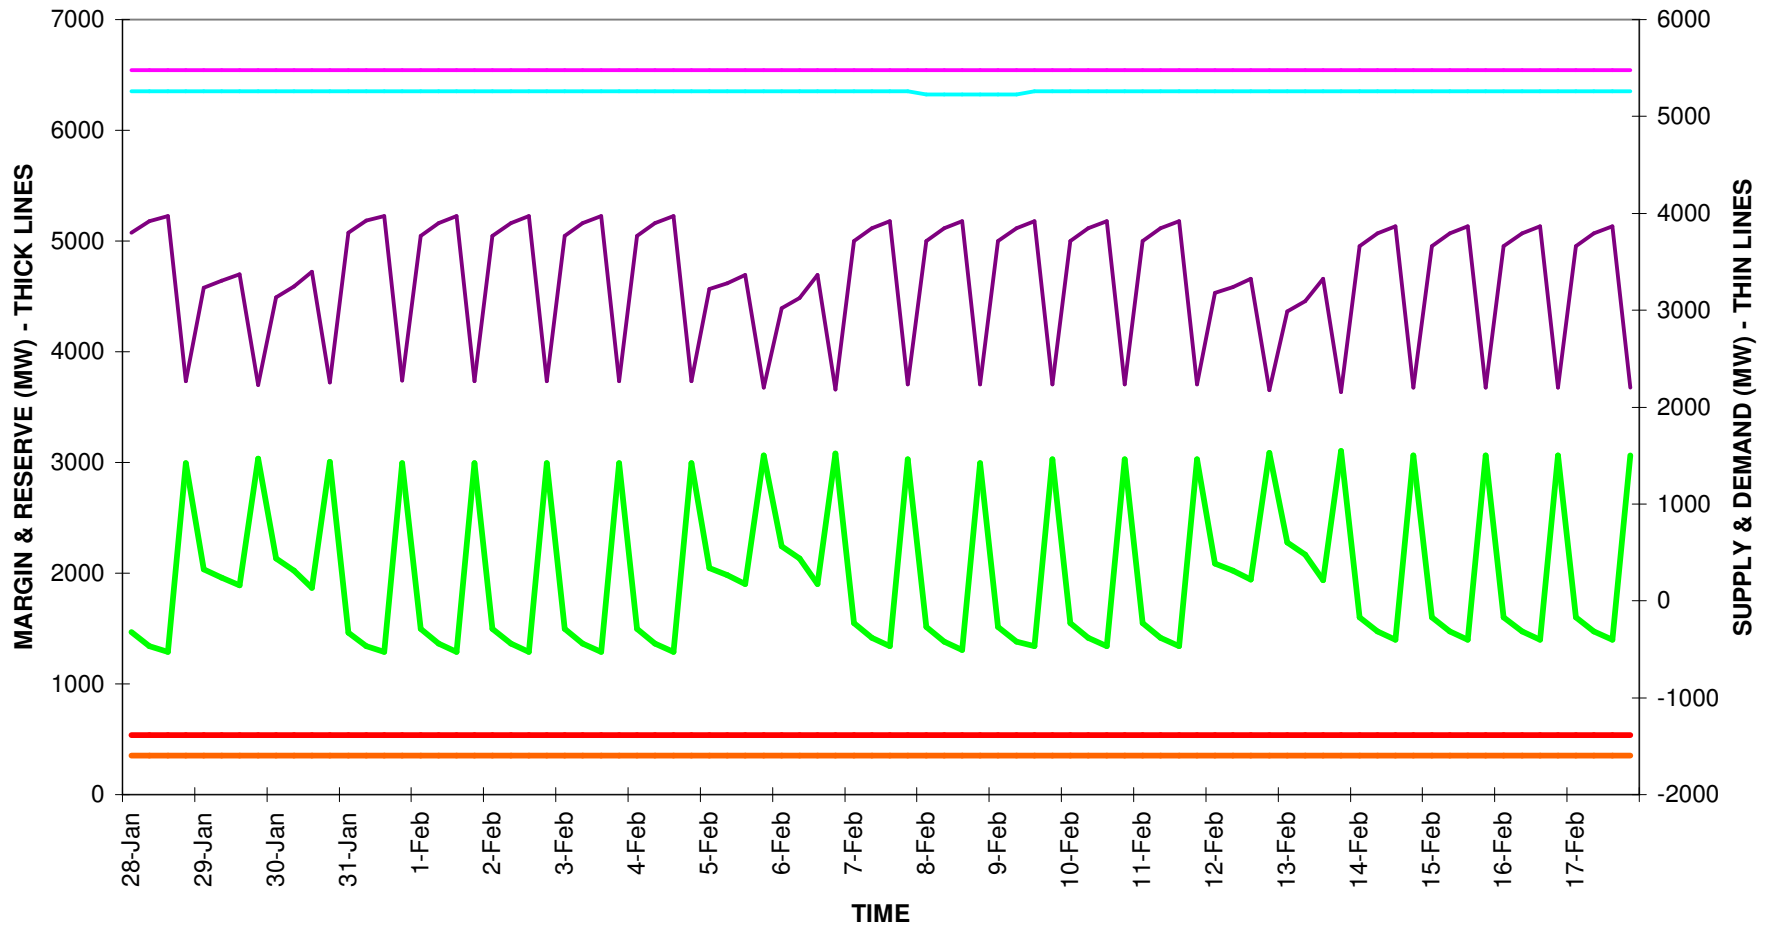

ST PASA OUTLOOK

| | | |
|------------------------|---------------------------|--------------------------|
| ST_PASA_RESERVE_MARGIN | RESERVE_CAPACITY_REQ | CAPACITY_PL_RESERVES_REQ |
| PEAKLOAD_MEANP2SD | AVAILABLE_SUPPLY_CAPACITY | INSTALLED_GENERATION |